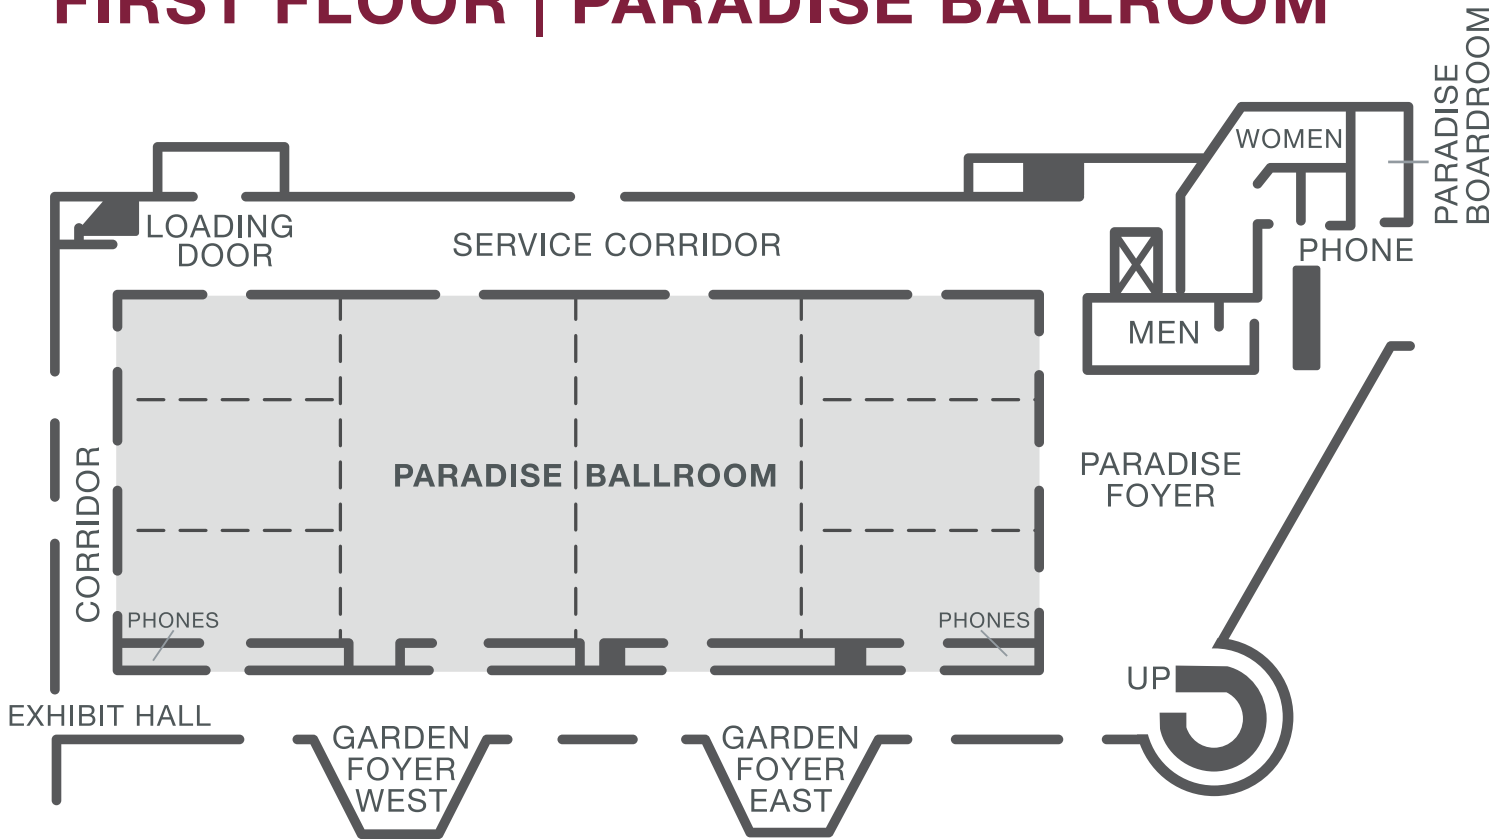

# FIRST FLOOR | PARADISE BALLROOM

SIZE	188'X72'
SQ. FEET	13,536
CEILING HT.	18'
BANQUET RND'S OF 10	1,280
RECEPTION	2,800
THEATRE	2,000
SCHOOL ROOM	800
CONFERENCE	-
U-SHAPED OUTSIDE	-
HOLLOW SQUARE	-

**Ramada Orlando Celebration Resort & Convention Center**  
 6375 W. Irlo Bronson Memorial Highway Kissimmee, FL. 34747  
 Ph: 407 390 5800 Ph: 877 467 5786 Fax: 407 390 1077